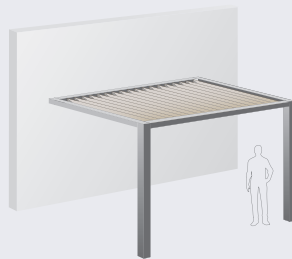

TAILORED TO YOUR SPACES

The Pallazzo pergola is available in sizes ranging from a minimum of 6.5x8 ft. to a maximum of 26x19 ft. with a height of up to just over 10.3 ft. It comes in seven different configurations to meet all residential and commercial needs.

Type 1
Freestanding with 4 columns

Type 2
Lean-to style with blades parallel to the wall*

Type 3
Lean-to, with blades perpendicular to the wall*

Type 4
Self-supporting with a central post

Type 5
Self-supporting without a central post (coming soon)