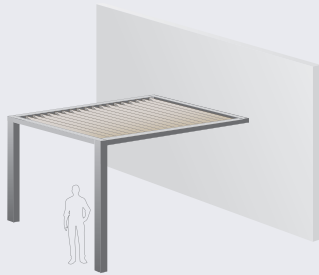

Type 2
Lean-to style with blades parallel to the wall*