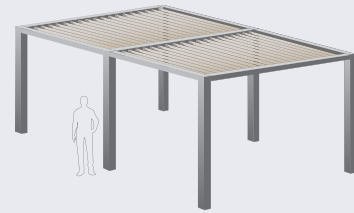

TAILORED TO YOUR SPACES

The Pallazzo pergola is available in sizes ranging from a minimum of 6.5x8 ft. to a maximum of 26x19 ft. with a height of up to just over 10.3 ft. It comes in seven different configurations to meet all residential and commercial needs.

Type 1
Freestanding with 4 columns

Type 2
Lean-to style with blades parallel to the wall*

Type 3
Lean-to, with blades perpendicular to the wall*

Type 4
Self-supporting with a central post

Type 5
Self-supporting without a central post (coming soon)