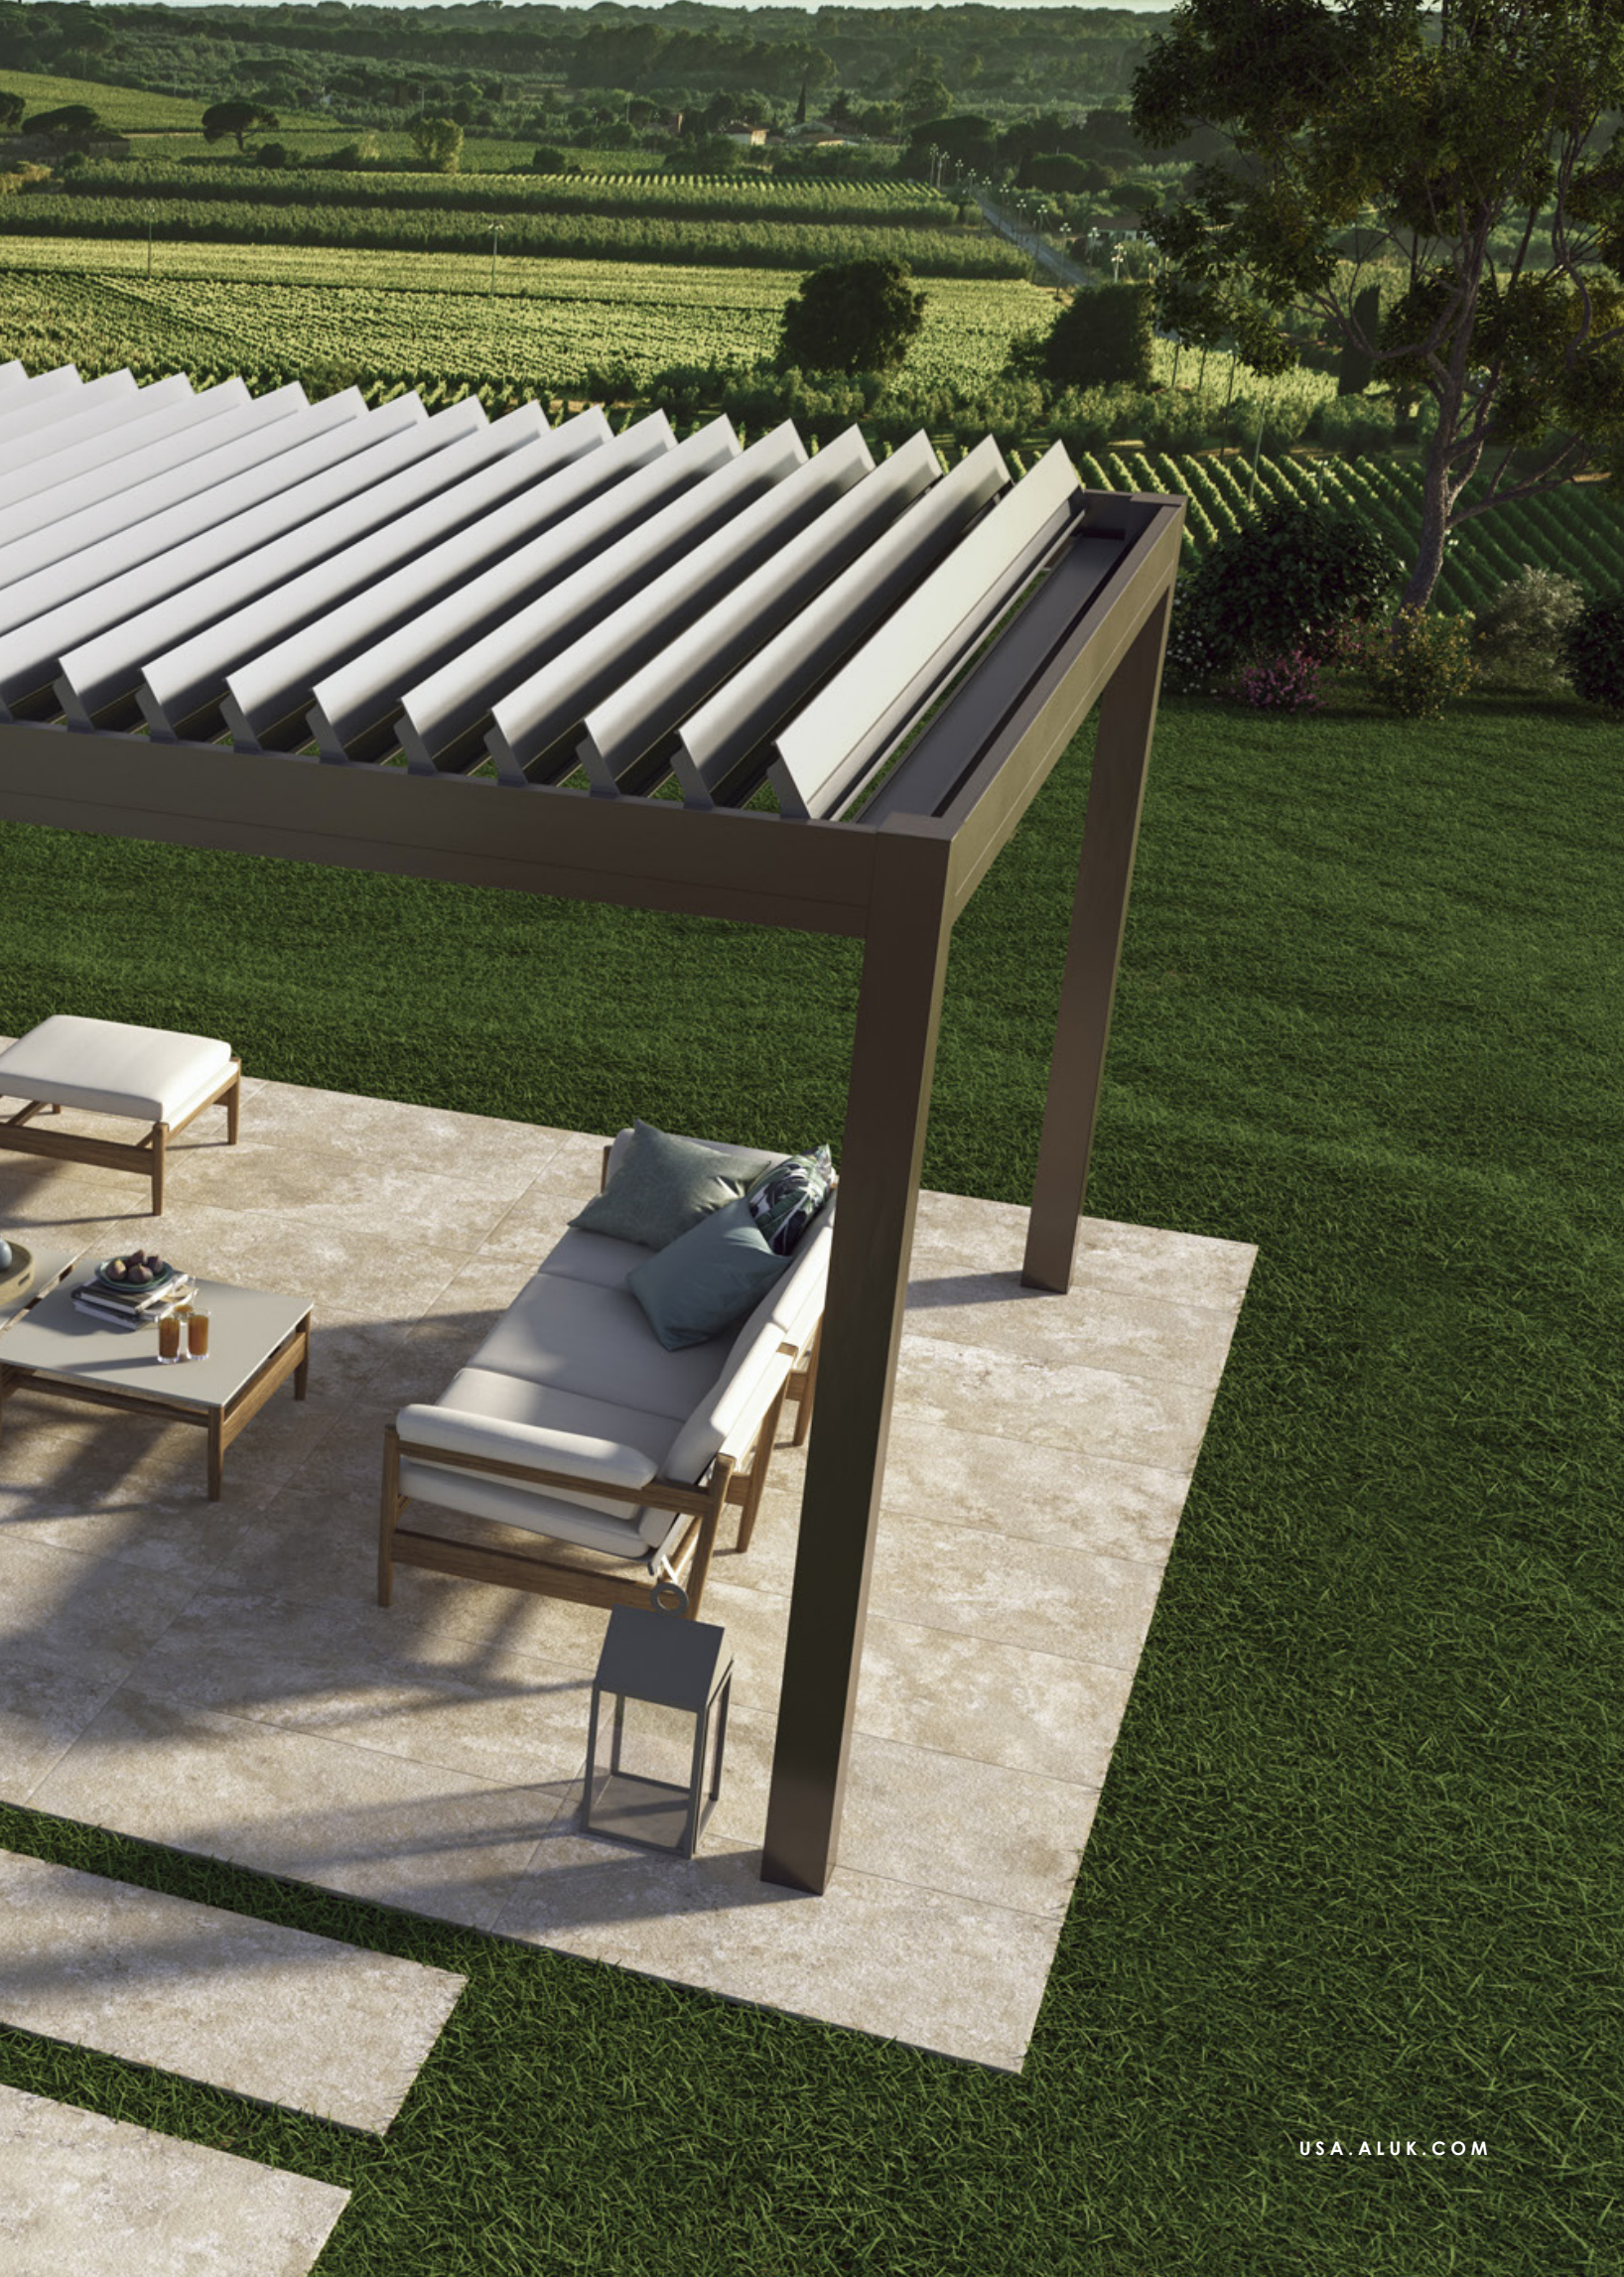

Pallazzo is a bioclimatic pergola that allows you to enjoy outdoor spaces without sacrificing comfort. Elegant and essential in its lines, it enhances the outdoors by making it comfortable and captivating. The articulating blades on the roof provide light and shade and protect from weather elements in any season. Pallazzo is perfect for experiencing true moments of relaxation, both in residential and commercial settings.

SELF SUPPORTED PERGOLA

EXPAND YOUR OUTDOOR SPACE

Comfort

Articulating louvers can be positioned to protect the underlying space from sunlight or weather, ensure constant ventilation, and always maintain an ideal microclimate.

Design

The sleek and elegant lines of the entire structure, from the supporting columns to the louvers, make Pallazzo a timeless pergola. Its minimal design makes it a versatile and essential solution that harmonizes with any architectural context.

- **Sleek design**

The pergola has a clean and simple design that blends seamlessly with any surroundings. The columns hide the rainwater drain completely and rest directly on the floor, giving a seamless look to the overall structure.