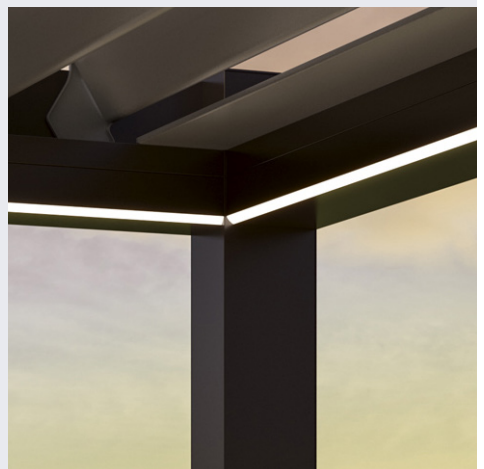

- **Articulating blades**

The large blades - 9.5"x 1.8"- are powered by a hidden motorized system, which allows for wide and quiet rotation. When completely closed, they present a completely flat surface, without grooves or channels.

- **Sleek design**

The pergola has a clean and simple design that blends seamlessly with any surroundings. The columns hide the rainwater drain completely and rest directly on the floor, giving a seamless look to the overall structure.

- **LED lighting**

The pergola is equipped with perimeter LED lighting, which can be white or colored. It creates a warm and inviting atmosphere for evening enjoyment of outdoor spaces.

- **App operation**

A Bluetooth module is available as an option, allowing you to control all the functions of the pergola using a dedicated app on your smartphone.

- **Built-in sensors**

Pallazzo comes standard with a temperature sensor that adjusts the blades as needed. Our pergola can be further customized with additional sensors. The optional wind and rain/snow sensors provide extra protection and convenience. Upon detecting adverse weather conditions, it automatically activates the louvers to safeguard your outdoor space, ensuring it remains accessible and protected, no matter the weather.